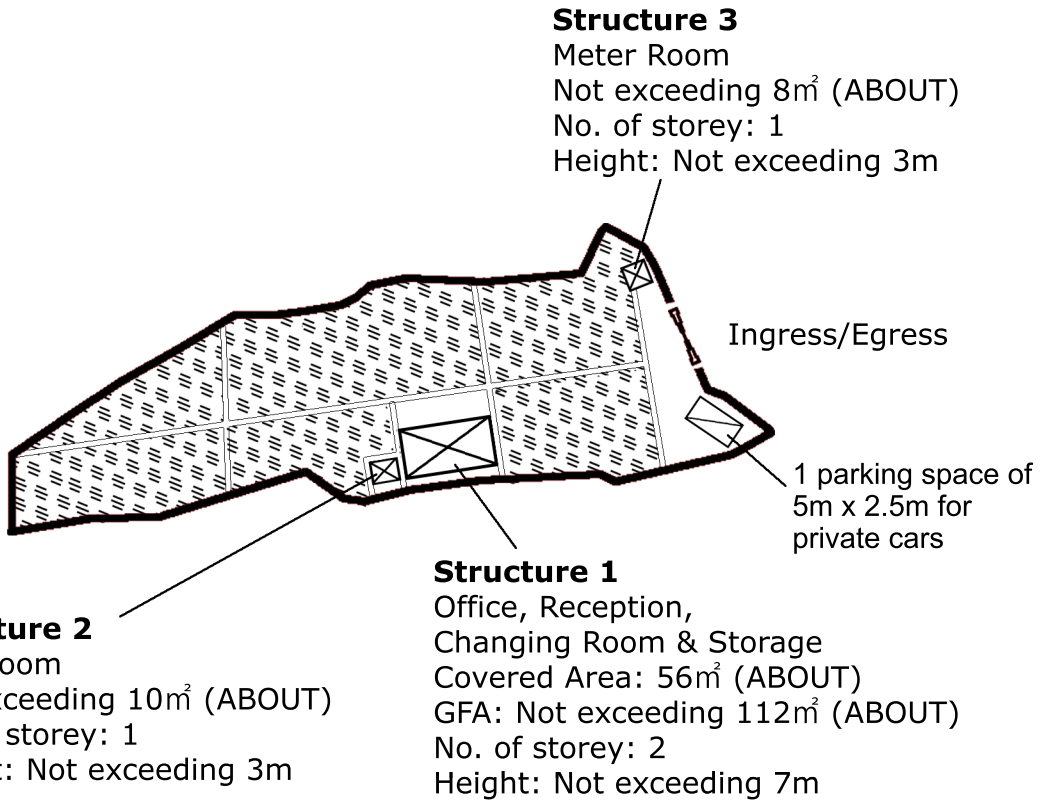

Drawing Title 圖紙標題:

Location Plan

Remarks 備註:

Drawing No. 圖號:

20231224

Scale 比例:

Structure 2
 Washroom
 Not exceeding 10m² (ABOUT)
 No. of storey: 1
 Height: Not exceeding 3m

Structure 1
 Office, Reception,
 Changing Room & Storage
 Covered Area: 56m² (ABOUT)
 GFA: Not exceeding 112m² (ABOUT)
 No. of storey: 2
 Height: Not exceeding 7m

Structure 3
 Meter Room
 Not exceeding 8m² (ABOUT)
 No. of storey: 1
 Height: Not exceeding 3m

Ingress/Egress

1 parking space of
 5m x 2.5m for
 private cars

Project 項目名稱:

Proposed Temporary Place of Recreation,
 Sports or Culture (Hobby Farm) and Land
 Filling for a Period of 3 Years at Lots 1430(Part),
 1431(Part), 1439(Part) and 1440(Part) in
 D.D. 114, Shek Kong, Yuen Long

Drawing Title 圖紙標題:
 Approved FS Plan

Remarks 備註:
 (FE) 5kg Dry Powder Type Extinguisher
 (EXIT) Exit Sign

Drawing No. 圖號:
 20231201

Scale 比例:

Land Filling Area

For site formation of structures and circulation path
Area: 205m² (ABOUT)
Existing site level: +44mPD (ABOUT)
Proposed Site Level: +44.2mPD (ABOUT)
Depth of land filling: No more than 0.2m

Drawing Title 圖紙標題:

Paved Ratio

Remarks 備註:

Drawing No. 圖號:

20231224

Scale 比例: