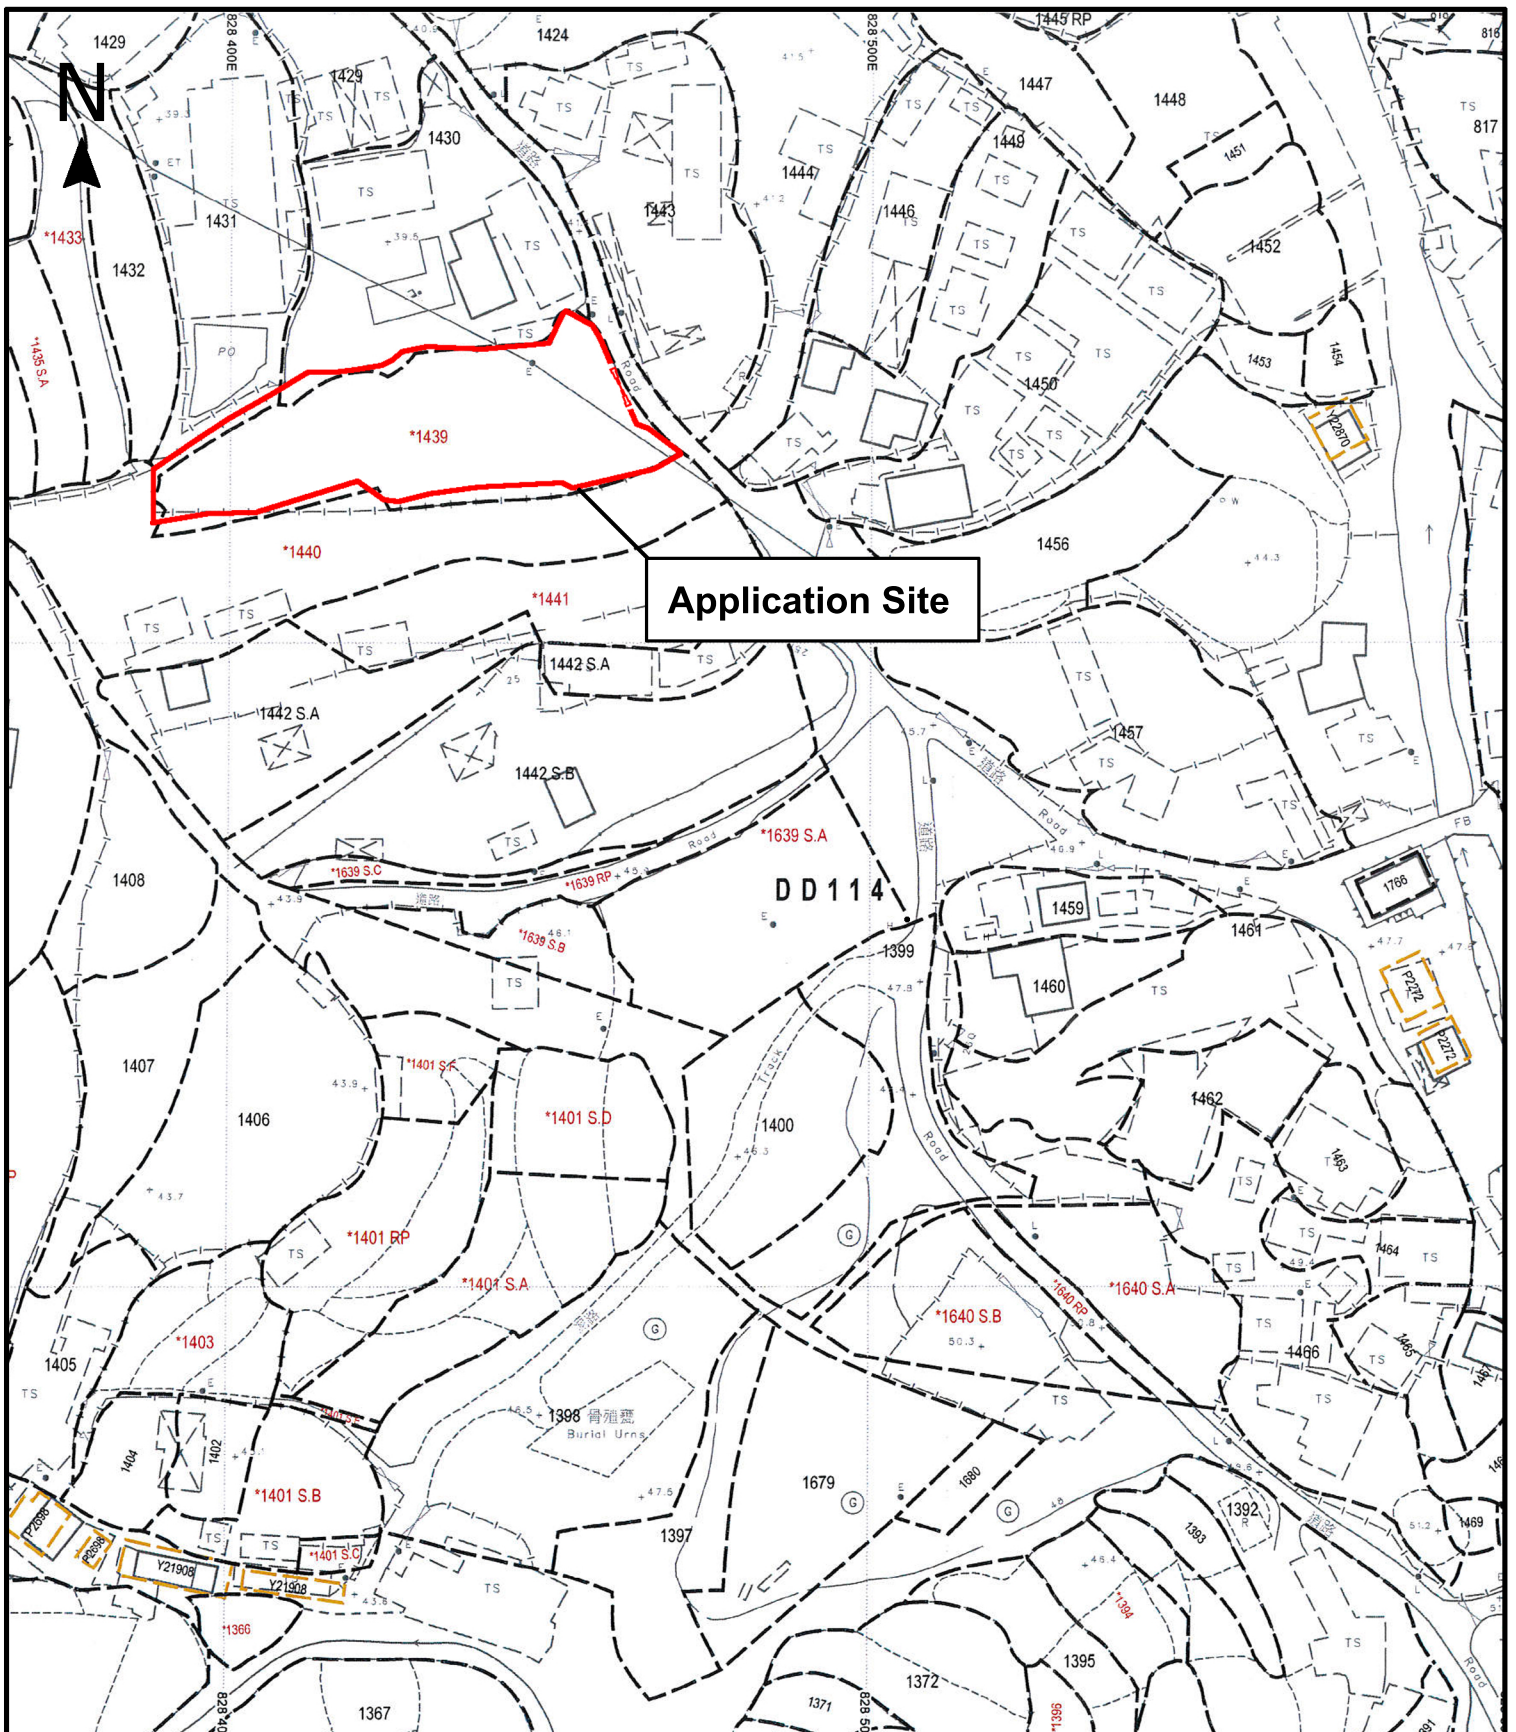

Application Site

Project 項目名稱:

Proposed Temporary Place of Recreation, Sports or Culture (Hobby Farm) and Land Filling for a Period of 3 Years at Lots 1430(Part), 1431(Part), 1439(Part) and 1440(Part) in D.D. 114, Shek Kong, Yuen Long

Drawing Title 圖紙標題:

Site Plan

Drawing No. 圖號:

20231224

Remarks 備註:

●●● Vehicular access leading from Kam Sheung Road

Scale 比例:

Project 項目名稱:

Proposed Temporary Place of Recreation, Sports or Culture (Hobby Farm) and Land Filling for a Period of 3 Years at Lots 1430(Part), 1431(Part), 1439(Part) and 1440(Part) in D.D. 114, Shek Kong, Yuen Long

Drawing Title 圖紙標題:
 Approved FS Plan

Remarks 備註:
 (FE) 5kg Dry Powder Type Extinguisher
 (EXIT) Exit Sign

Drawing No. 圖號:
 20231201

Scale 比例:

Land Filling Area

For site formation of structures and circulation path
Area: 205m² (ABOUT)
Existing site level: +44mPD (ABOUT)
Proposed Site Level: +44.2mPD (ABOUT)
Depth of land filling: No more than 0.2m