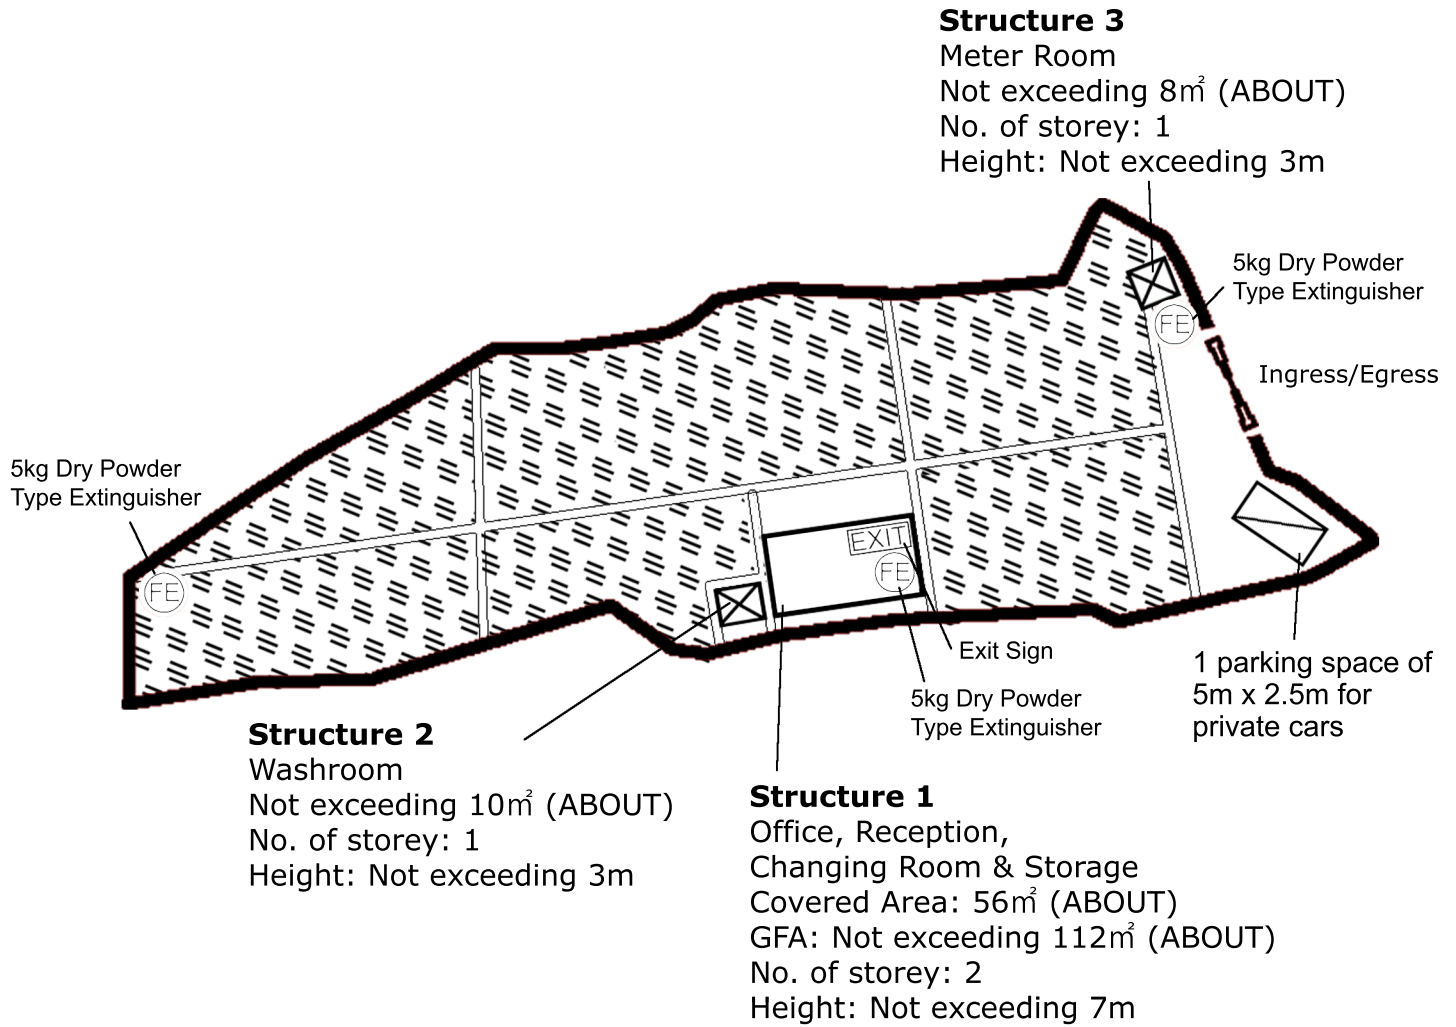

Drawing Title 圖紙標題:

Layout Plan

Drawing No. 圖號:

20231224

Remarks 備註:

-  Private car parking Space
-  Farmland
-  Structure

Scale 比例:

Project 項目名稱:
 A/YL-SK/327

Drawing Title 圖紙標題:
 Approved FS Plan

Remarks 備註:
 (FE) 5kg Dry Powder Type Extinguisher
 (EXIT) Exit Sign

Drawing No. 圖號:
 20231201

Scale 比例:

Land Filling Area

For site formation of structures and circulation path
Area: 205m² (ABOUT)
Existing site level: +44mPD (ABOUT)
Proposed Site Level: +44.2mPD (ABOUT)
Depth of land filling: No more than 0.2m

Drawing Title 圖紙標題:

Paved Ratio

Remarks 備註:

Drawing No. 圖號:

20231224

Scale 比例: