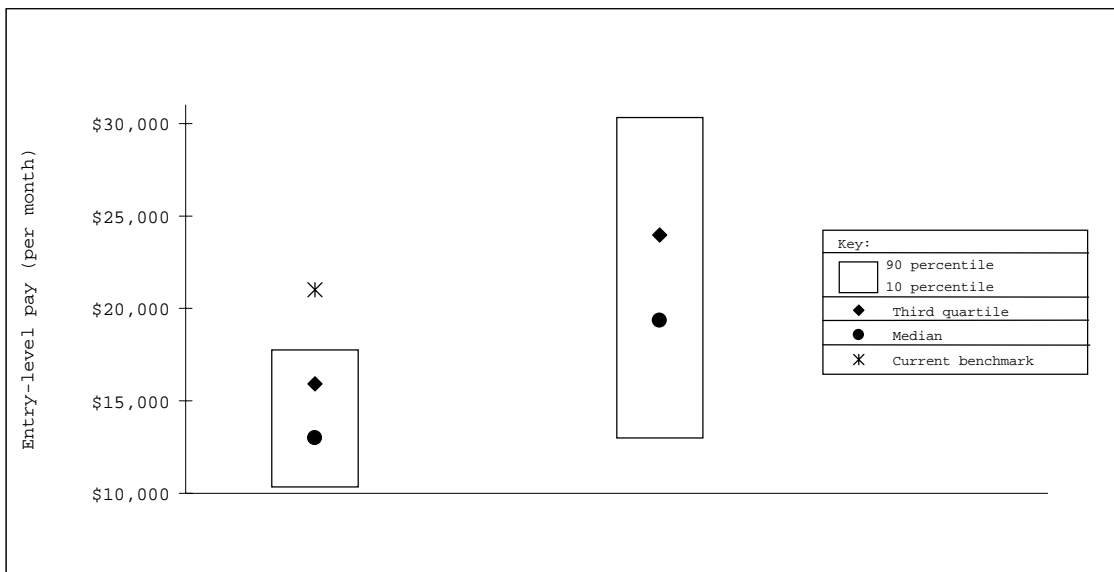

Qualification Group 13: <i>Degree and Related Grades</i>
Current Benchmark: MPS 16 (\$21,010)

	Entry-level jobs not requiring working experience	Entry-level jobs requiring up to 5 years' working experience
<u>Starting Salaries</u>		
90 percentile	17,750	30,333
Third quartile	15,920	23,975
Median	13,000	19,342
First quartile	11,083	15,730
10 percentile	10,349.5	13,000
<u>Number of companies</u>		
(Total : 118)	78	111
<u>Number of jobs</u>		
(Total : 1,379)	314	1,065