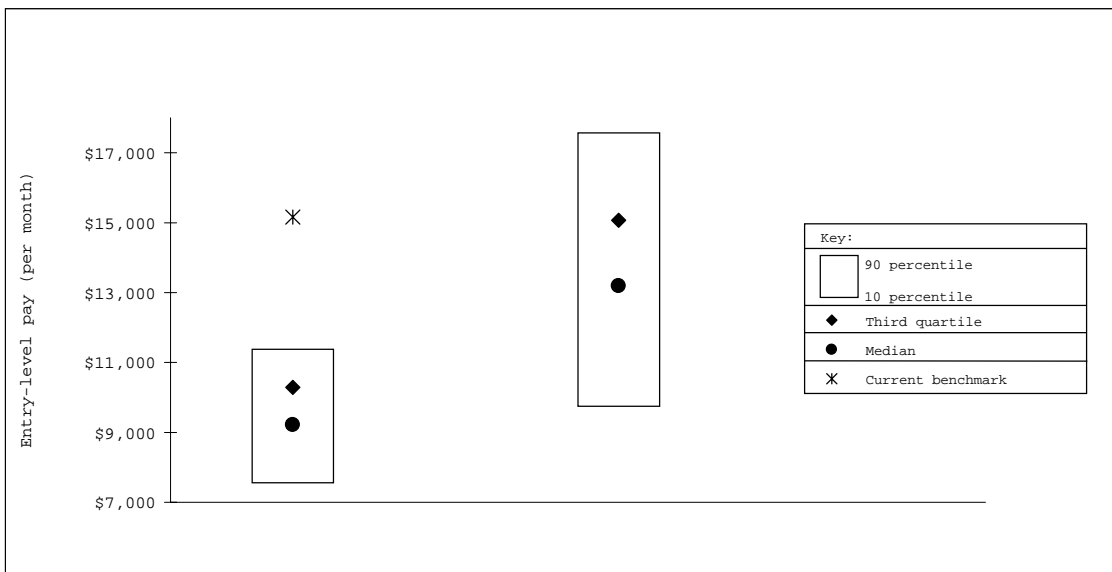

Qualification Group 10: Matriculation Grades Current Benchmark: MPS 10 (\$15,160)

	Entry-level jobs not requiring working experience	Entry-level jobs requiring up to 5 years' working experience
Starting Salaries		
90 percentile	11,375	17,572
Third quartile	10,292	15,069
Median	9,219	13,187
First quartile	7,800	10,833
10 percentile	7,562	9,750
Number of companies		
(Total : 44)	9	40
Number of jobs		
(Total : 93)	15	78